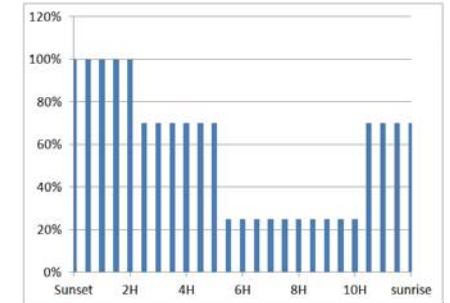

Working Mode

Product Model	Rated Power	Lumen Output	Solar Panel	System Voltage	Battery
					AH
Nano mini	20W	3500lm	18V, 80Wp, 1pcs	12V	35
Nano mini	30W	5250lm	18V, 100Wp, 1pcs	12V	54
Nano mini	40W	7000lm	18V, 120Wp, 1pcs	12V	72
Nano mini	50W	8750lm	18V, 80Wp, 2pcs	12V	88
Nano mini	60W	10500lm	18V, 100Wp, 2pcs	24V	54
Nano mini plus	60W	10500lm	18V, 100Wp, 2pcs	24V	54
Nano midi	80W	14000lm	18V, 120Wp, 2pcs	24V	70
Nano midi	100W	17500lm	18V, 150Wp, 2pcs	24V	88
EconPlus	20W	3500lm	18V, 80Wp, 1pcs	12V	35
EconPlus	30W	5250lm	18V, 100Wp, 1pcs	12V	54
EconPlus	40W	7000lm	18V, 120Wp, 1pcs	12V	72
EconPlus	50W	8750lm	18V, 80Wp, 2pcs	12V	88
EconPlus	60W	10500lm	18V, 100Wp, 2pcs	24V	54

The configurations are based on the peak sunshine duration in South Africa and the specified working mode.